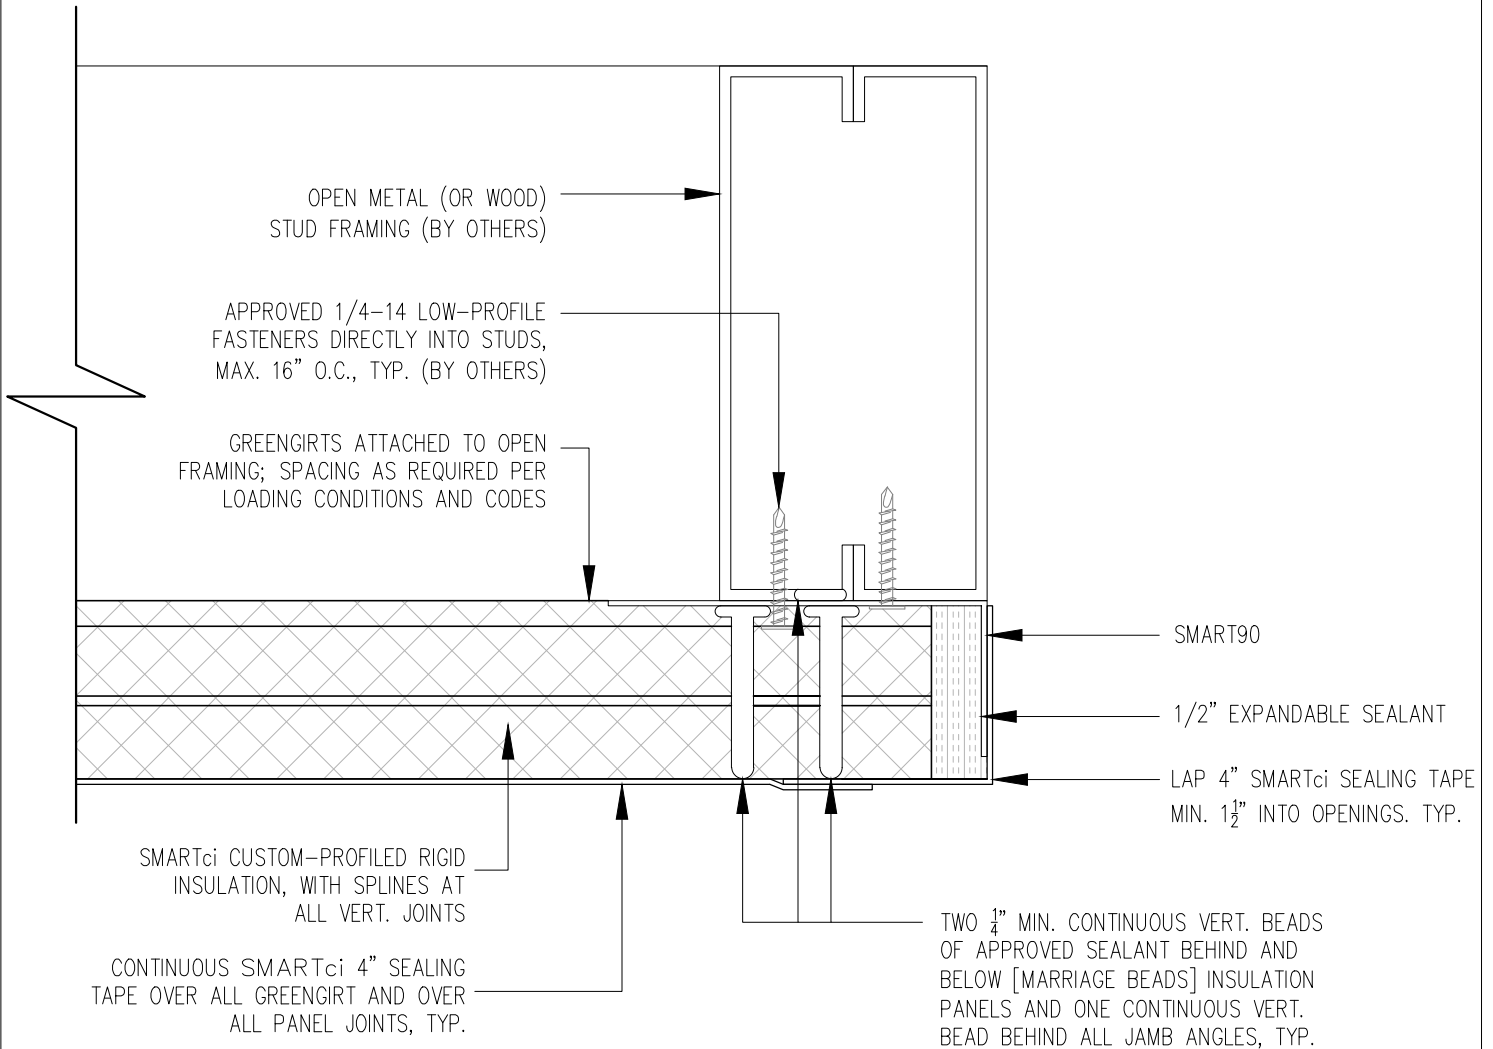

**SMARTci System**

[www.greengirt.com](http://www.greengirt.com)

1 (269) 355-1818

SUBSTRATE: OPEN FRAMING

CLADDING: -

SIMPLE-Z SIZE: 200

SMARTci™ RIGID INSULATION PANEL

DATE: 11-21-2017

## HEADER DETAIL

NOT TO SCALE

**SMARTci System**

[www.greengirt.com](http://www.greengirt.com)

1 (269) 355-1818

SUBSTRATE: OPEN FRAMING

CLADDING: -

SIMPLE-Z SIZE: 200

## SILL DETAIL

NOT TO SCALE