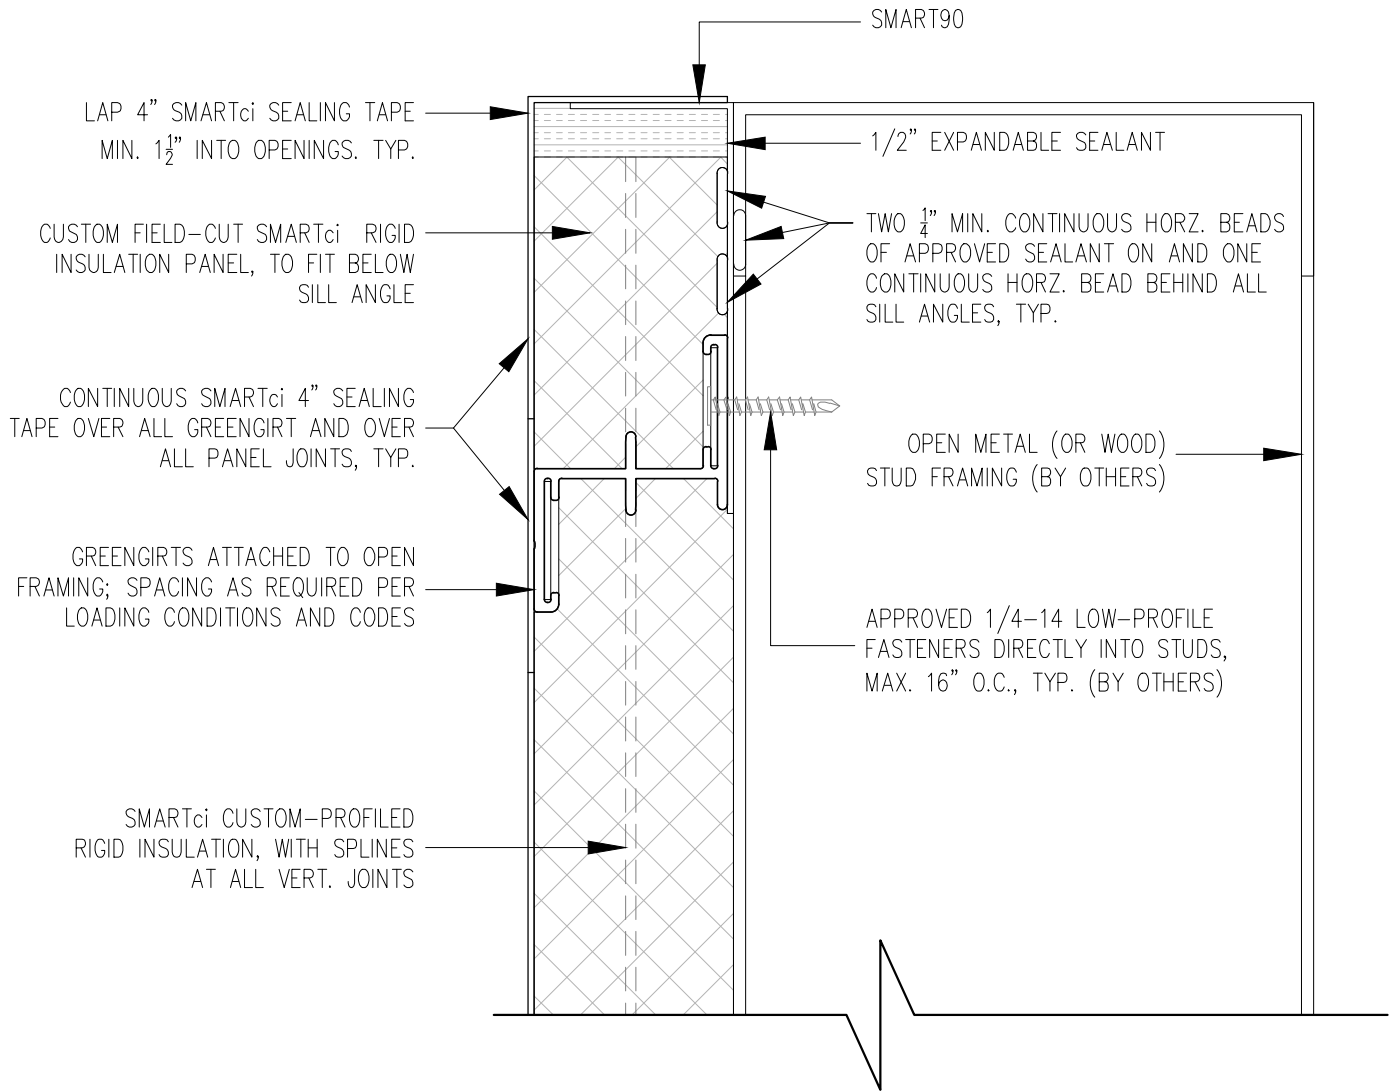

**SMARTci System**

[www.greengirt.com](http://www.greengirt.com)

1 (269) 355-1818

SUBSTRATE: OPEN FRAMING

CLADDING: -

SIMPLE-Z SIZE: 200

SMARTci™ RIGID INSULATION PANEL

DATE: 11-21-2017

GIRT ORIENTATION: HORIZONTAL

## HEADER DETAIL

NOT TO SCALE

**SMARTci System**

[www.greengirt.com](http://www.greengirt.com)

1 (269) 355-1818

SUBSTRATE: OPEN FRAMING

CLADDING: -

SIMPLE-Z SIZE: 200

## SILL DETAIL

NOT TO SCALE