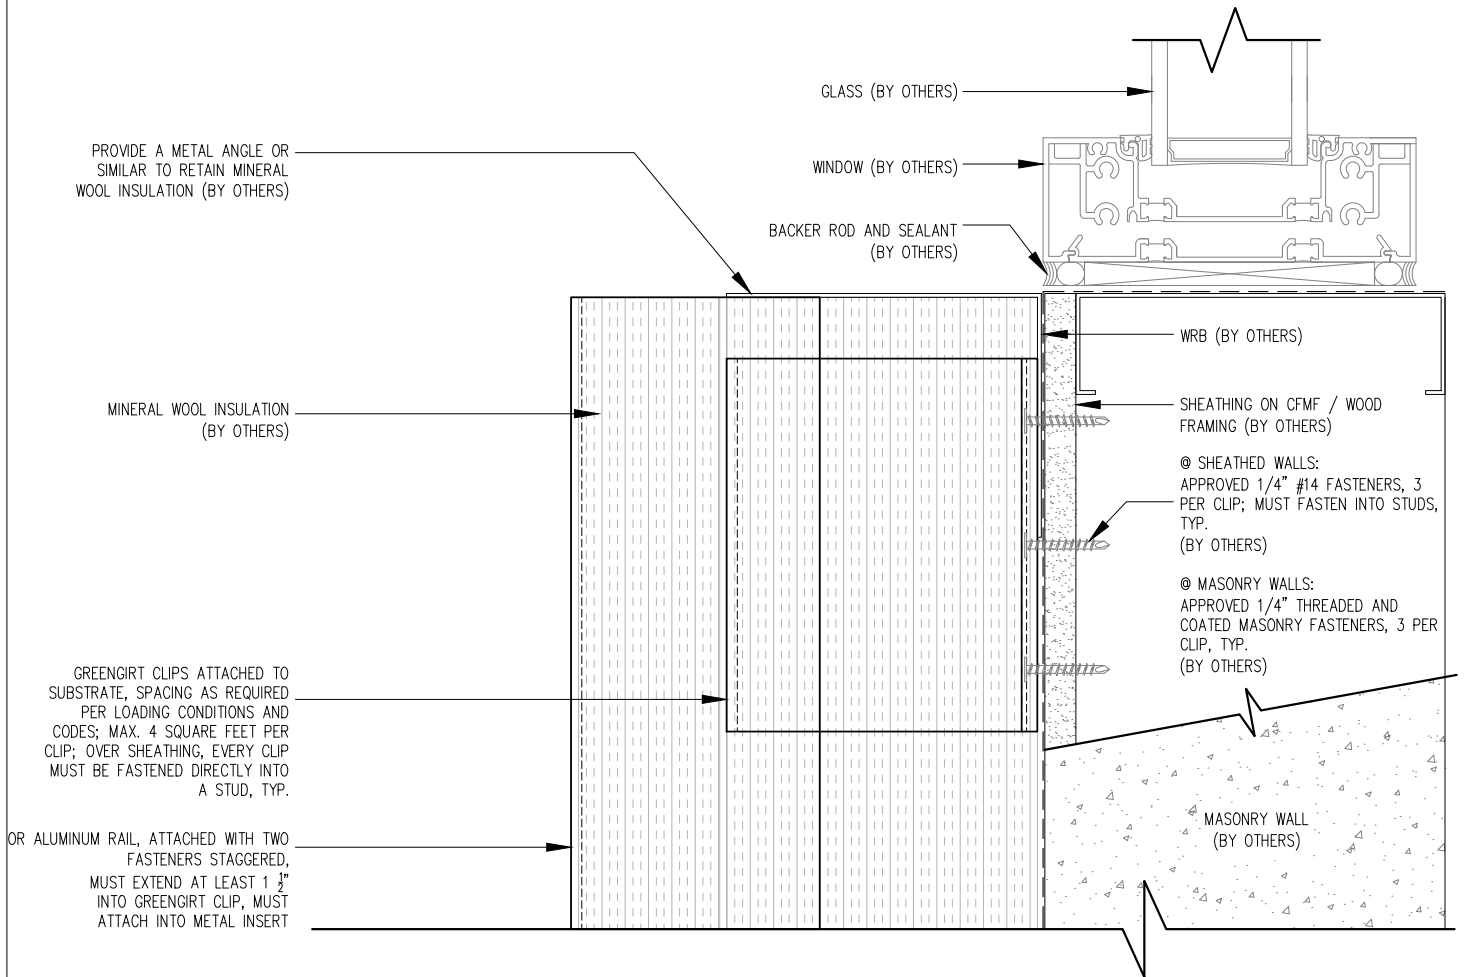

ORIENTATION: VERTICAL

OUTSIDE CORNER DETAIL

NOT TO SCALE

GREENGIRT CLIPS

www.greengirt.com

1 (269) 355-1818

SUBSTRATE: SHEATHING / MASONRY

INSULATION: MINERAL WOOL

CLADDING:

DATE:

GREENGIRT CLIP SIZE: 500

ORIENTATION: VERTICAL

HEADER DETAIL

NOT TO SCALE

GREENGIRT CLIPS

www.greengirt.com

1 (269) 355-1818

SUBSTRATE: SHEATHING / MASONRY

CLADDING:

GREENGIRT CLIP SIZE: 500

INSULATION: MINERAL WOOL

DATE:

ORIENTATION: VERTICAL

SILL DETAIL