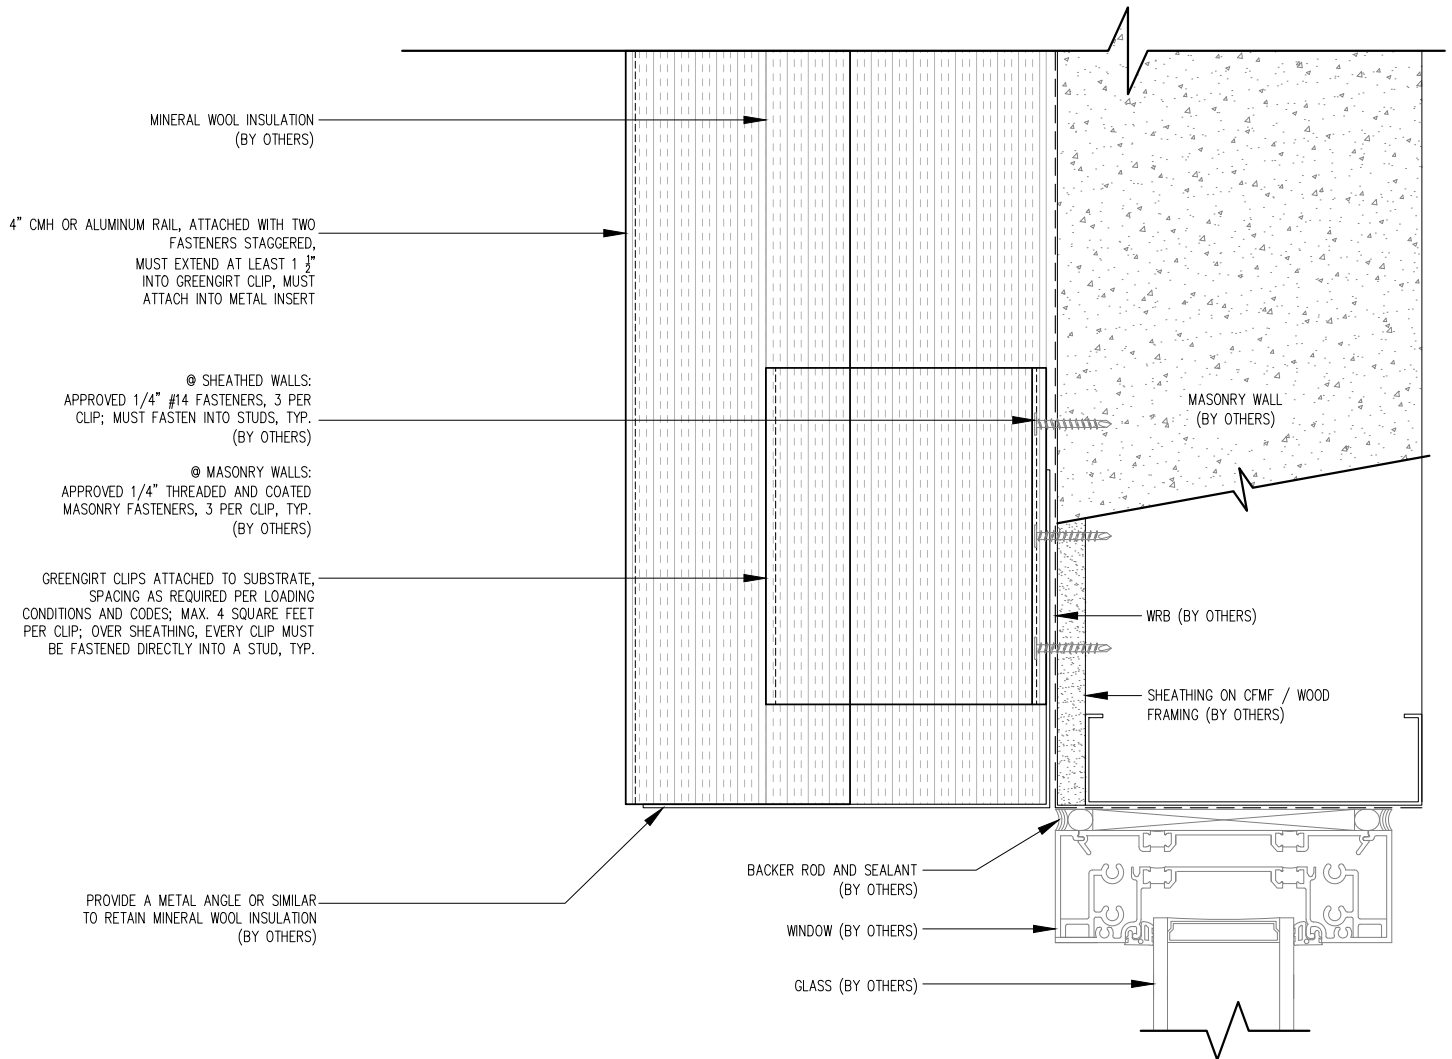

GREENGIRT CLIPS

www.greengirt.com

1 (269) 355-1818

SUBSTRATE: SHEATHING / MASONRY

CLADDING:

GREENGIRT CLIP SIZE: 500

INSULATION: MINERAL WOOL

DATE:

ORIENTATION: VERTICAL

OUTSIDE CORNER DETAIL

NOT TO SCALE

GREENGIRT CLIPS

www.greengirt.com

1 (269) 355-1818

SUBSTRATE: SHEATHING / MASONRY

INSULATION: MINERAL WOOL

CLADDING:

DATE:

GREENGIRT CLIP SIZE: 500

ORIENTATION: VERTICAL

HEADER DETAIL

NOT TO SCALE

GREENGIRT CLIPS

www.greengirt.com

1 (269) 355-1818

SUBSTRATE: SHEATHING / MASONRY

CLADDING:

GREENGIRT CLIP SIZE: 500

INSULATION: MINERAL WOOL

DATE:

ORIENTATION: VERTICAL

SILL DETAIL