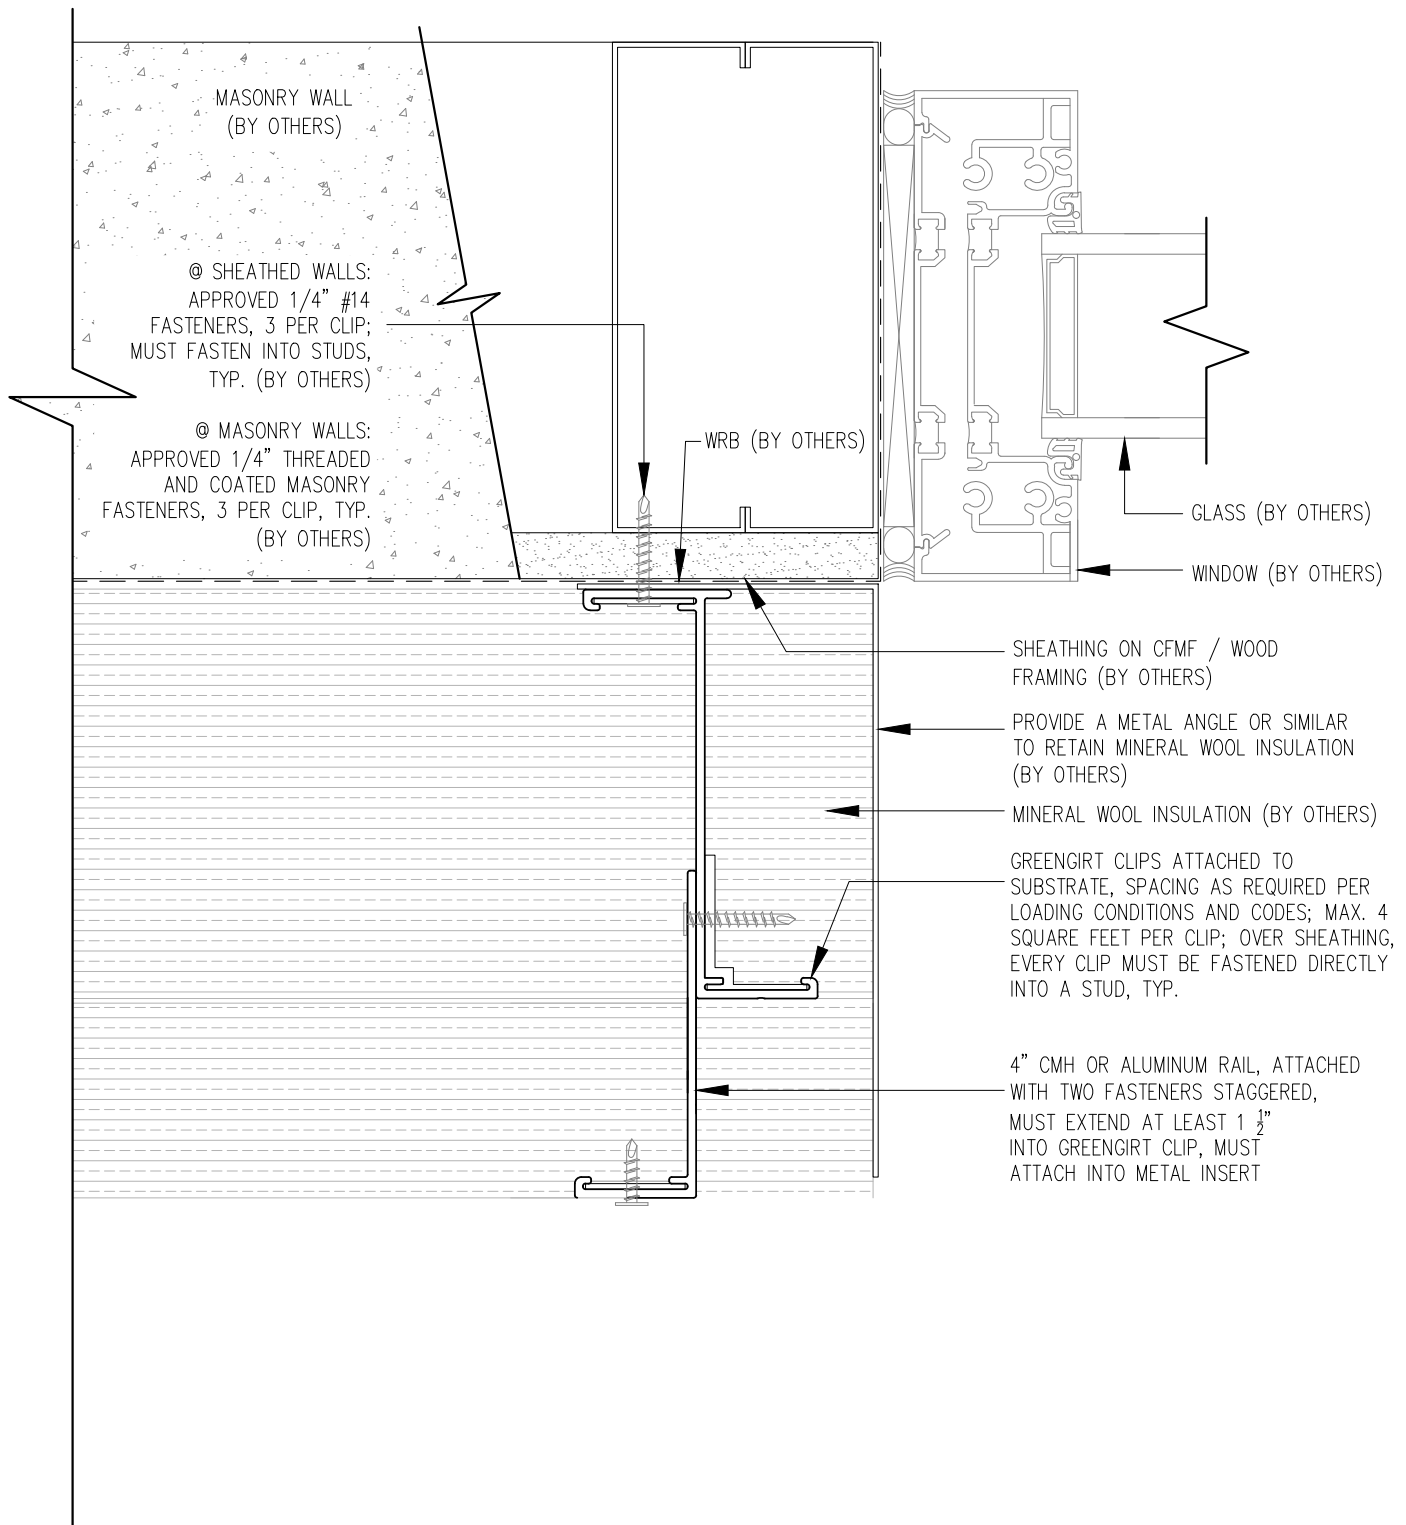

ORIENTATION: VERTICAL

OUTSIDE CORNER DETAIL

NOT TO SCALE

GREENGIRT CLIPS

www.greengirt.com

1 (269) 355-1818

SUBSTRATE: SHEATHING / MASONRY

INSULATION: MINERAL WOOL

CLADDING:

DATE:

GREENGIRT CLIP SIZE: 500

ORIENTATION: VERTICAL

HEADER DETAIL

NOT TO SCALE

GREENGIRT CLIPS

www.greengirt.com

1 (269) 355-1818

SUBSTRATE: SHEATHING / MASONRY

CLADDING:

GREENGIRT CLIP SIZE: 500

INSULATION: MINERAL WOOL

DATE:

ORIENTATION: VERTICAL

SILL DETAIL